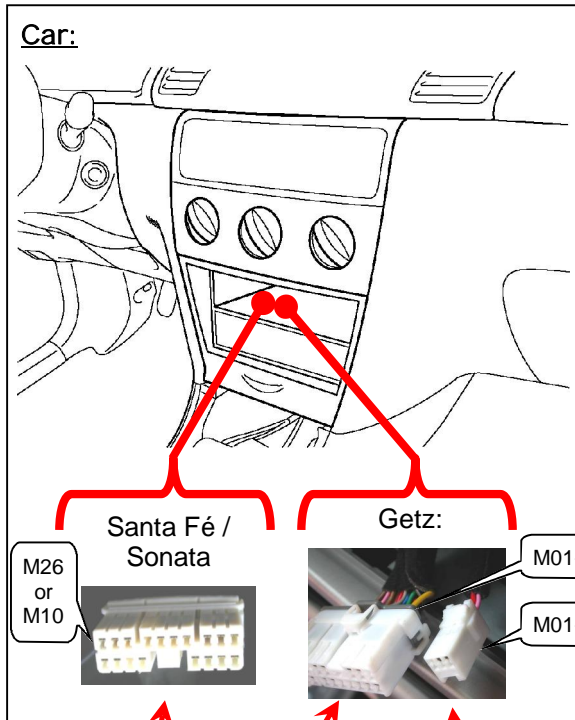

HARD WIRED REMOTE CONTROL INTERFACE

### HYUNDAI

Santa Fé (... → yr '05)

Getz (yr '06 → ...)

Sonata (... → yr '05)

(all with steering Wheel control)

#### Tools:

2x (included)

020094

Copyright © 2006 by Digatronics

CA-R-PI.081 Key functions:

Santa Fé / Sonata:

Getz:

KEY	Short press	Long press
MODE	Source	OFF
VOL +	Volume +	
VOL -	Volume -	
Seek +(*)	Man. Freq + CD(C): Track +	Preset + CDC: Disk +
Seek -(*)	Man. Freq - CD(C): Track -	Preset - CDC: Disk -
MUTE (*)	Mute	Band Change

Short press: < 1 sec.  
Long press: > 1,5 sec.

CD : only single CD  
 CDC : only multi CD (CD Changer)  
 CD(C) : CD & CDC  
 (\*) : not available on Santa Fé or Getz

Getz: