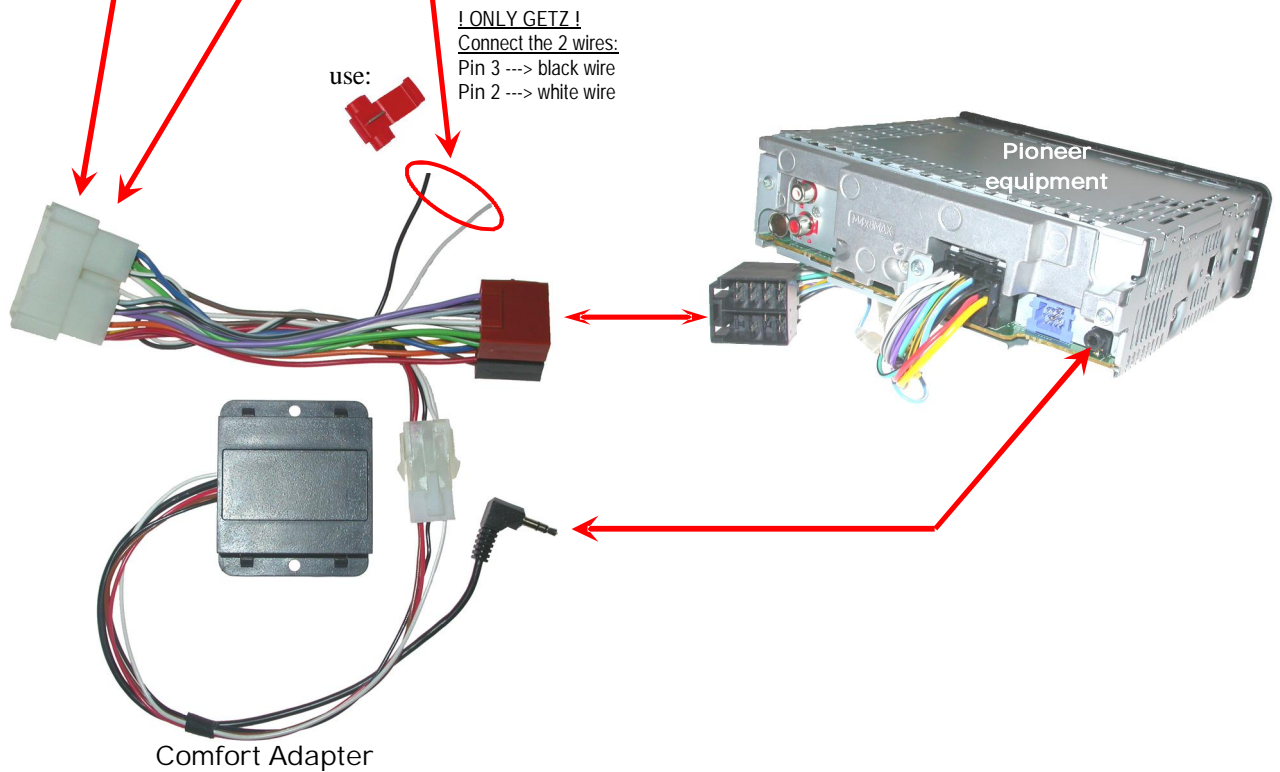

HARD WIRED REMOTE CONTROL INTERFACE

### HYUNDAI

Santa Fé (... → yr '05)

Getz (yr '06 → ...)

Sonata (... → yr '05)

(all with steering Wheel control)

#### Tools:

2x (included)

020094

Copyright © 2006 by Digatronics

CA-R-PI.081 Key functions:

Santa Fé / Sonata:

Getz:

KEY	Short press	Long press
MODE	Source	OFF
VOL +	Volume +	
VOL -	Volume -	
Seek +(*)	Man. Freq + CD(C): Track +	Preset + CDC: Disk +
Seek -(*)	Man. Freq - CD(C): Track -	Preset - CDC: Disk -
MUTE (*)	Mute	Band Change

Short press: < 1 sec.  
Long press: > 1,5 sec.

CD : only single CD  
 CDC : only multi CD (CD Changer)  
 CD(C) : CD & CDC  
 (\*) : not available on Santa Fé or Getz

Getz: